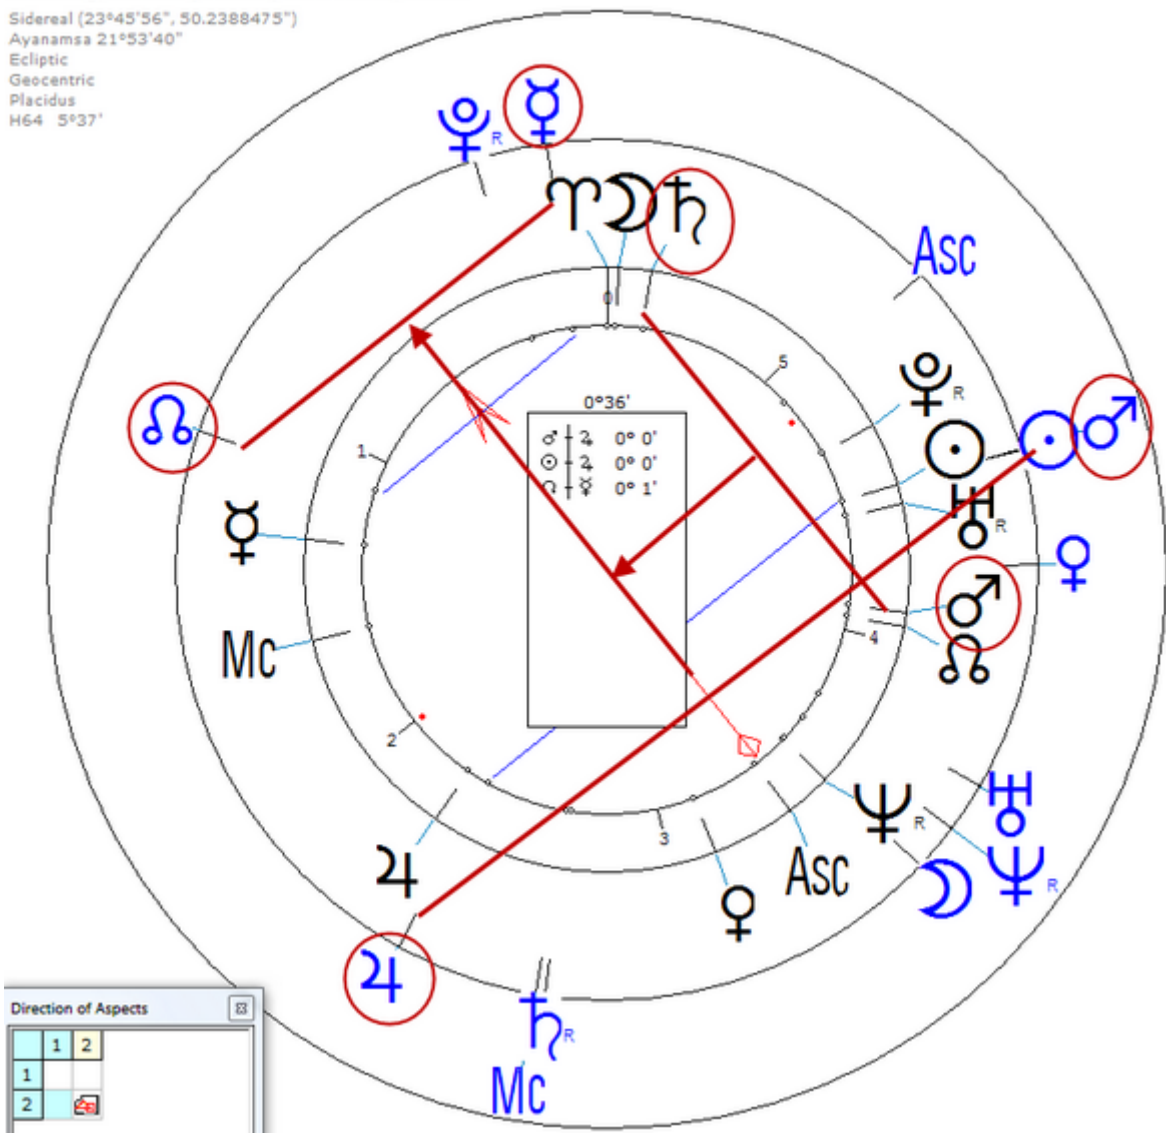

Leistikow, Walter

25 October 1865 at 10:30 (= 10:30 AM)Bromberg, Poland, 53n08, 18e00
German landscape painter, graphic artist, designer and art critic.
<https://www.astro.com/astro-databank/Leistikow,_Walter>

Death by Suicide 24 July 1908 in Berlin(Gunshot, age 42)

Solar Return (Harmonic 64)

Solar ♃/♌ = Solar ♂/♄ (Gunshot) = ♂n/♃n

Leistikow, Walter

25 October 1865 Wed 10:30 (GMT+1:12) 53n08 18e00
Bromberg, German (Prussian) before 1918, Poland

Sidereal (23°45'56", 50.2389475")

Ayanamsa 21°53'40"

Ecliptic

Geocentric

Placidus

H64 5°37'